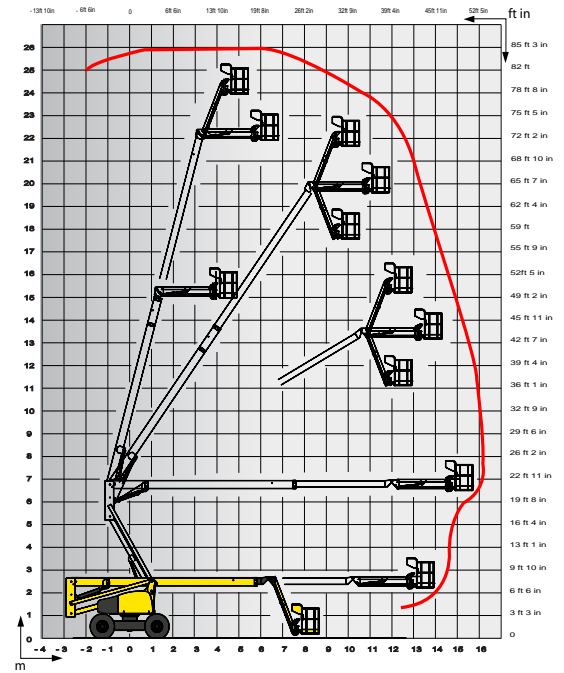

Optimal productivity

- Up to 4 simultaneous, proportional movements
- Optimal transport length

Excellent maneuverability in the tightest spaces

- Shortest turning radius
- No turret tailswing

Outstanding rough terrain driving features

- 4 wheel drive and 4 wheel steer
- Differential wheel lock
- 42 cm ground clearance

HA260 PX

ROUGH TERRAIN ARTICULATING BOOMS

TECHNICAL DATA

HA260 PX

Working height	25.6 m
Platform height	23.6 m
Horizontal outreach	16.2 m
Up and over clearance	6.76 m
Lift capacity	230 kg
F x G Platform size	1.8 x 0.8 m
A Length - stowed	12 m
H Transport length	9.5 m
B Width	2.38 m
C Height - stowed	2.71 m
Vertical jib rotation	140° (+70/-70)
Platform rotation	180° (+90/-90)
Turntable rotation	360°
Tailswing	0 m
Tailswing riser down	1.76 m
D Wheelbase	2.8 m
E Ground clearance	42 cm
Tilt	5°
Drive speed	0.5 - 4.5 km/h
Gradeability	40 %
Turning radius - outside	4.15 m
Tires - foam-filled	385/65-22.5
Power source	33.2 kW - 45.1 hp
Weight	15 890 kg

STANDARD EQUIPMENT

- 4 Wheel drive and steer
- Differential wheel lock increasing rough terrain capacity
- Proportional controls enhancing comfort and safety
- 4 simultaneous movements for highest productivity
- 230 kg (2 persons) load capacity
- Sound and light alarm for tilt and load
- Electric pump system and emergency descent
- 12 V battery / electrical control system
- Safe to use in winds up to 45 km/h – 28 mph
- Hourmeter
- Tow hooks